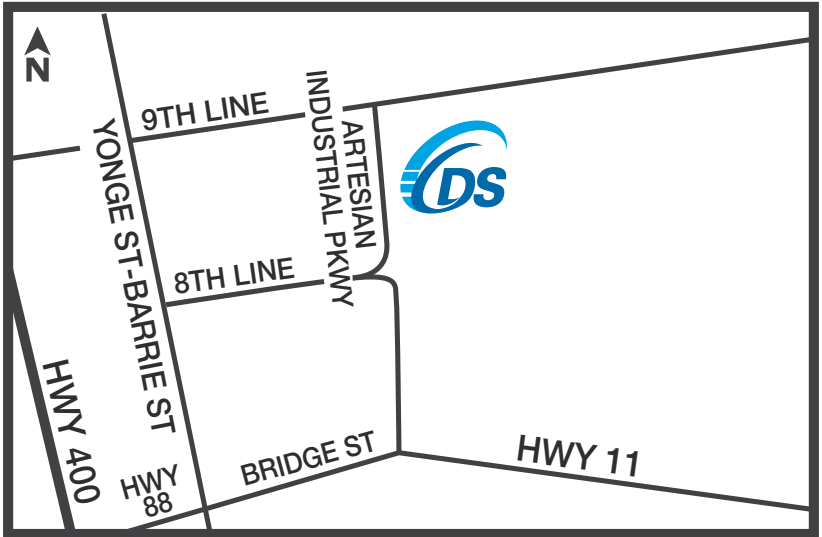

DRAGLAM SALT

Bradford location

225 Artesian Industrial Parkway

GandLgroup.com