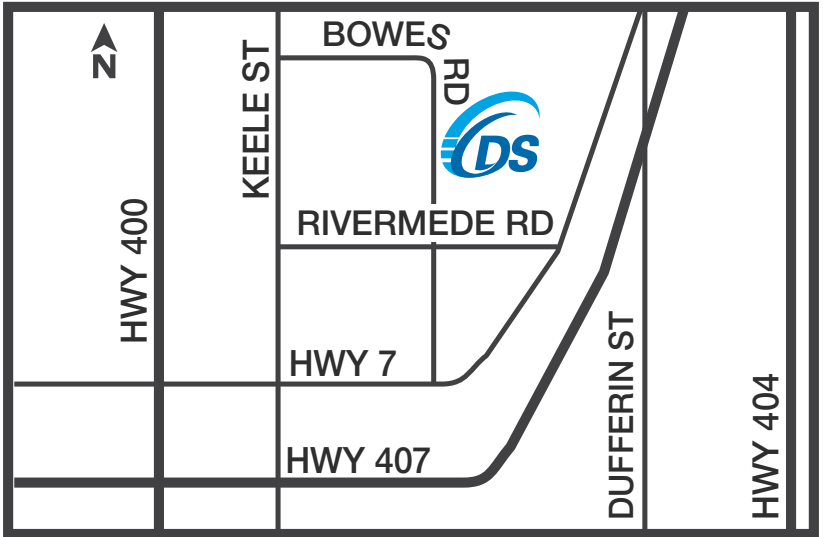

# DRAGLAM SALT

Concord location

401 Bowes Road

[GandLgroup.com](http://GandLgroup.com)