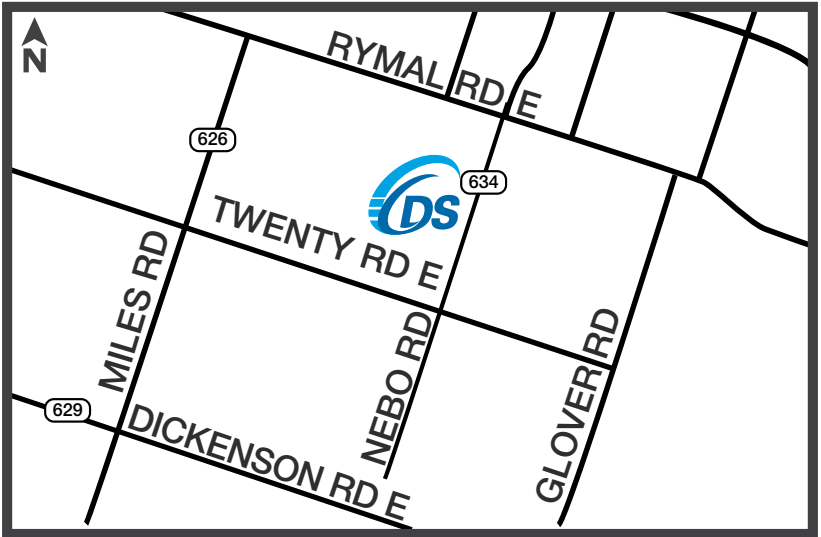

DRAGLAM SALT

Hamilton Mountain location

600 Nebo Road

GandLgroup.com