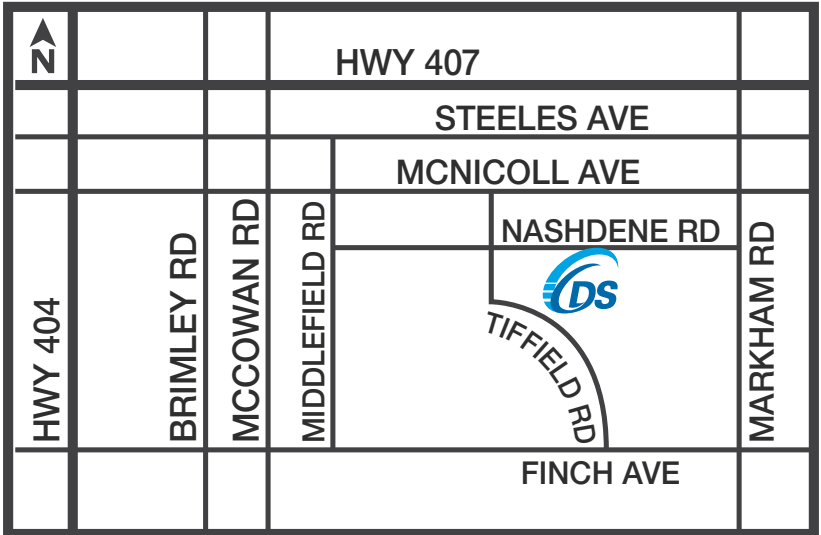

DRAGLAM SALT

Scarborough/Markham location

55 Nashdene Road

GandLgroup.com