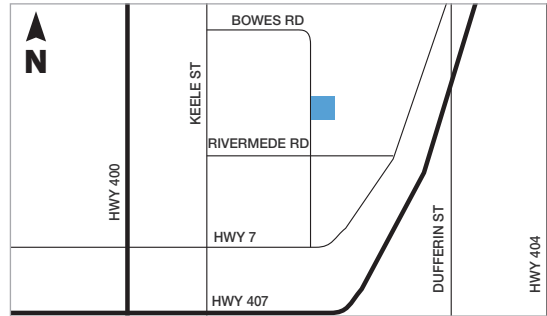

BRAMPTON

98 WENTWORTH COURT
BRAMPTON

CONCORD

401 BOWES ROAD
CONCORD

ETOBICOKE / TORONTO WEST

200 HORNER AVENUE
NORTH OF LAKESHORE @
HORNER & KIPLING

MISSISSAUGA

2531 CAWTHRA ROAD
NORTH OF THE QUEENSWAY

OAKVILLE

1040 WINSTON CHURCHILL BOULEVARD
OAKVILLE

SCARBOROUGH / MARKHAM

55 NASHDENE ROAD
SCARBOROUGH

HAMILTON MOUNTAIN

600 NEBO ROAD

TORONTO

42 NORTHLINE ROAD
EAST YORK

PICKERING

81 NOTION ROAD ENTER THROUGH
STRADA AGGREGATES YARD

OSHAWA YARD

935 BLOOR STREET EAST
HIGHWAY 401
& BLOOR STREET EAST

OSHAWA DOCKS

1123 FAREWELL STREET
OSHAWA

BRADFORD

225 ARTESIAN INDUSTRIAL PARKWAY
BRADFORD

NIAGARA REGION

130 BUNTING RD
ST. CATHARINES