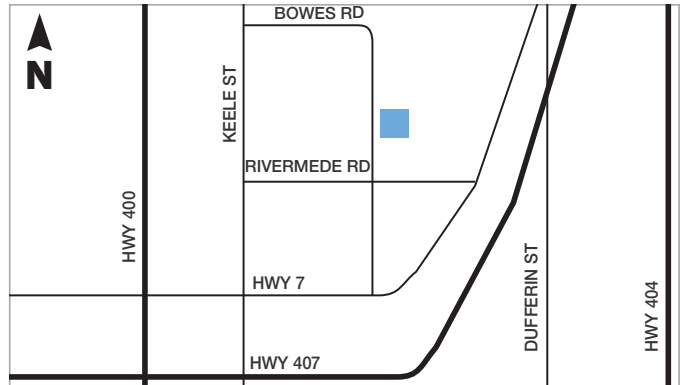

## BRADFORD

225 ARTESIAN INDUSTRIAL PARKWAY  
BRADFORD

## BRAMPTON

98 WENTWORTH COURT  
BRAMPTON

## DELTA PARK DEPOT BRAMPTON

19 DELTA PARK BLVD  
BRAMPTON

## ETOBICOKE / TORONTO WEST

200 HORNER AVENUE  
NORTH OF LAKESHORE @  
HORNER & KIPLING