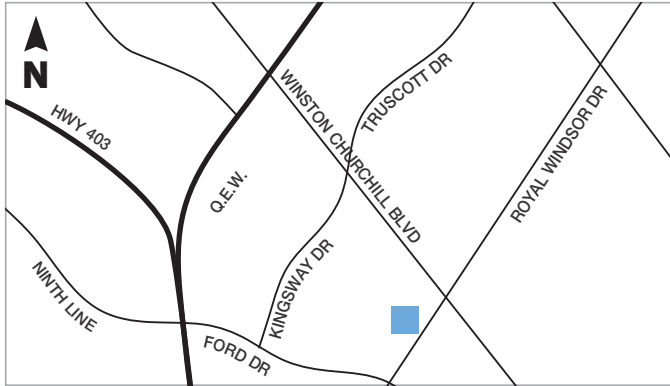

## DELTA PARK DEPOT BRAMPTON

19 DELTA PARK BLVD  
BRAMPTON

## ETOBICOKE / TORONTO WEST

200 HORNER AVENUE  
NORTH OF LAKESHORE @  
HORNER & KIPLING

## MISSISSAUGA

2531 CAWTHRA ROAD  
NORTH OF THE QUEENSWAY

## OAKVILLE

1040 WINSTON CHURCHILL BOULEVARD  
OAKVILLE