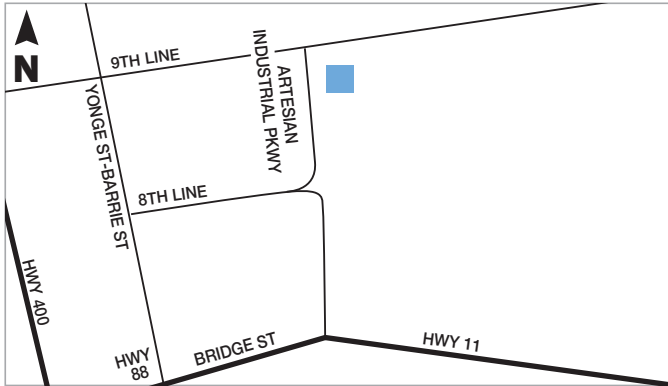

## BRADFORD

225 ARTESIAN INDUSTRIAL PARKWAY  
BRADFORD

## BRAMPTON

98 WENTWORTH COURT  
BRAMPTON

## DELTA PARK DEPOT BRAMPTON

19 DELTA PARK BLVD  
BRAMPTON

## ETOBICOKE / TORONTO WEST

200 HORNER AVENUE  
NORTH OF LAKESHORE @  
HORNER & KIPLING