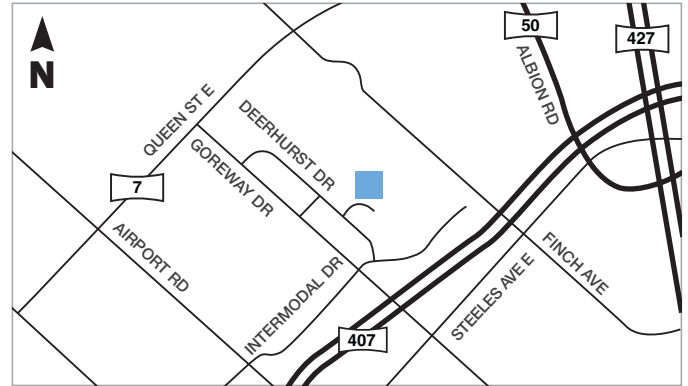

## BRADFORD

225 ARTESIAN INDUSTRIAL PARKWAY  
BRADFORD

## DELTA PARK DEPOT BRAMPTON

19 DELTA PARK BLVD  
BRAMPTON

## ETOBICOKE / TORONTO WEST

200 HORNER AVENUE  
NORTH OF LAKESHORE @  
HORNER & KIPLING

## KITCHENER

40 SPRING VALLEY ROAD  
KITCHENER