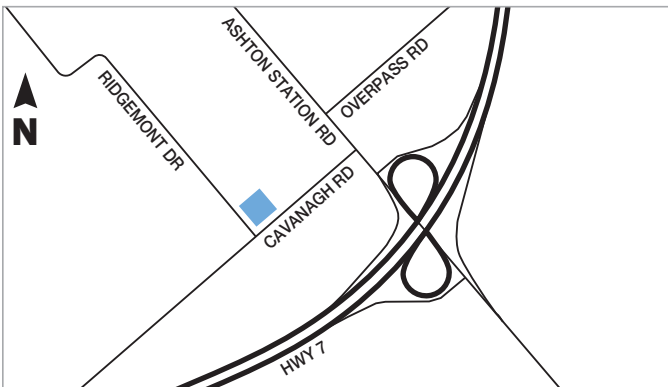

OTTAWA

9094 CAVANAGH ROAD
ASHTON